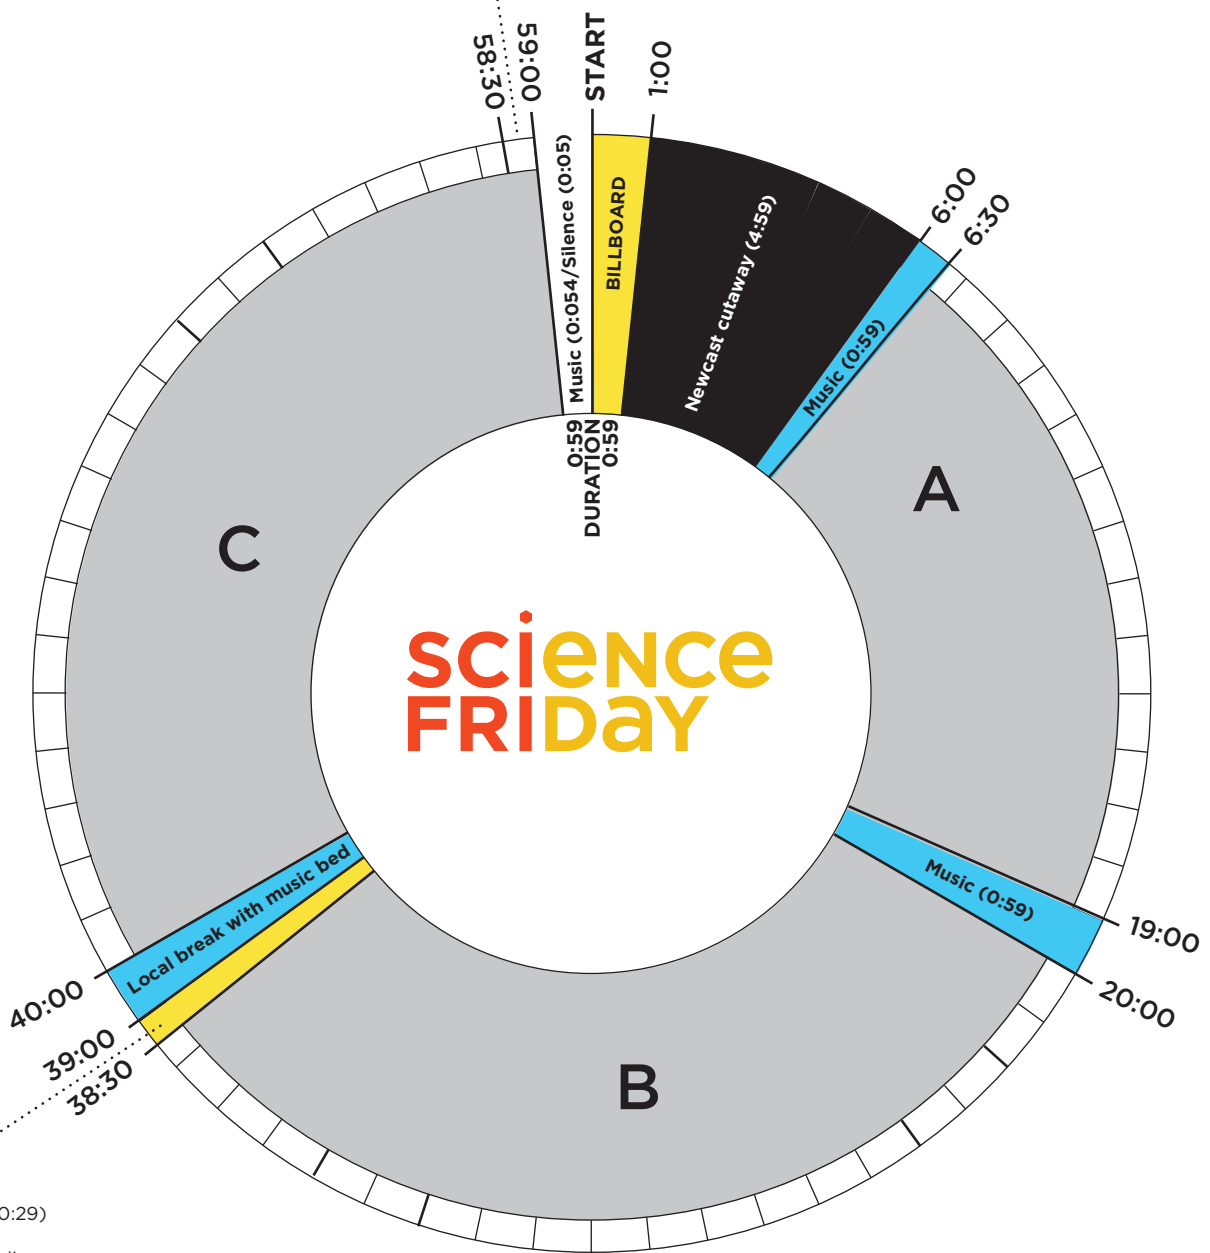

# Science Friday

Effective January 2024

Horizontal Promo (0:29)  
HR 1: SciFri Forward (hr2) promo  
HR 2: Freakonomics Radio

Verticle Promo (0:29)  
HR 1: Radiolab  
HR 2: On The Media