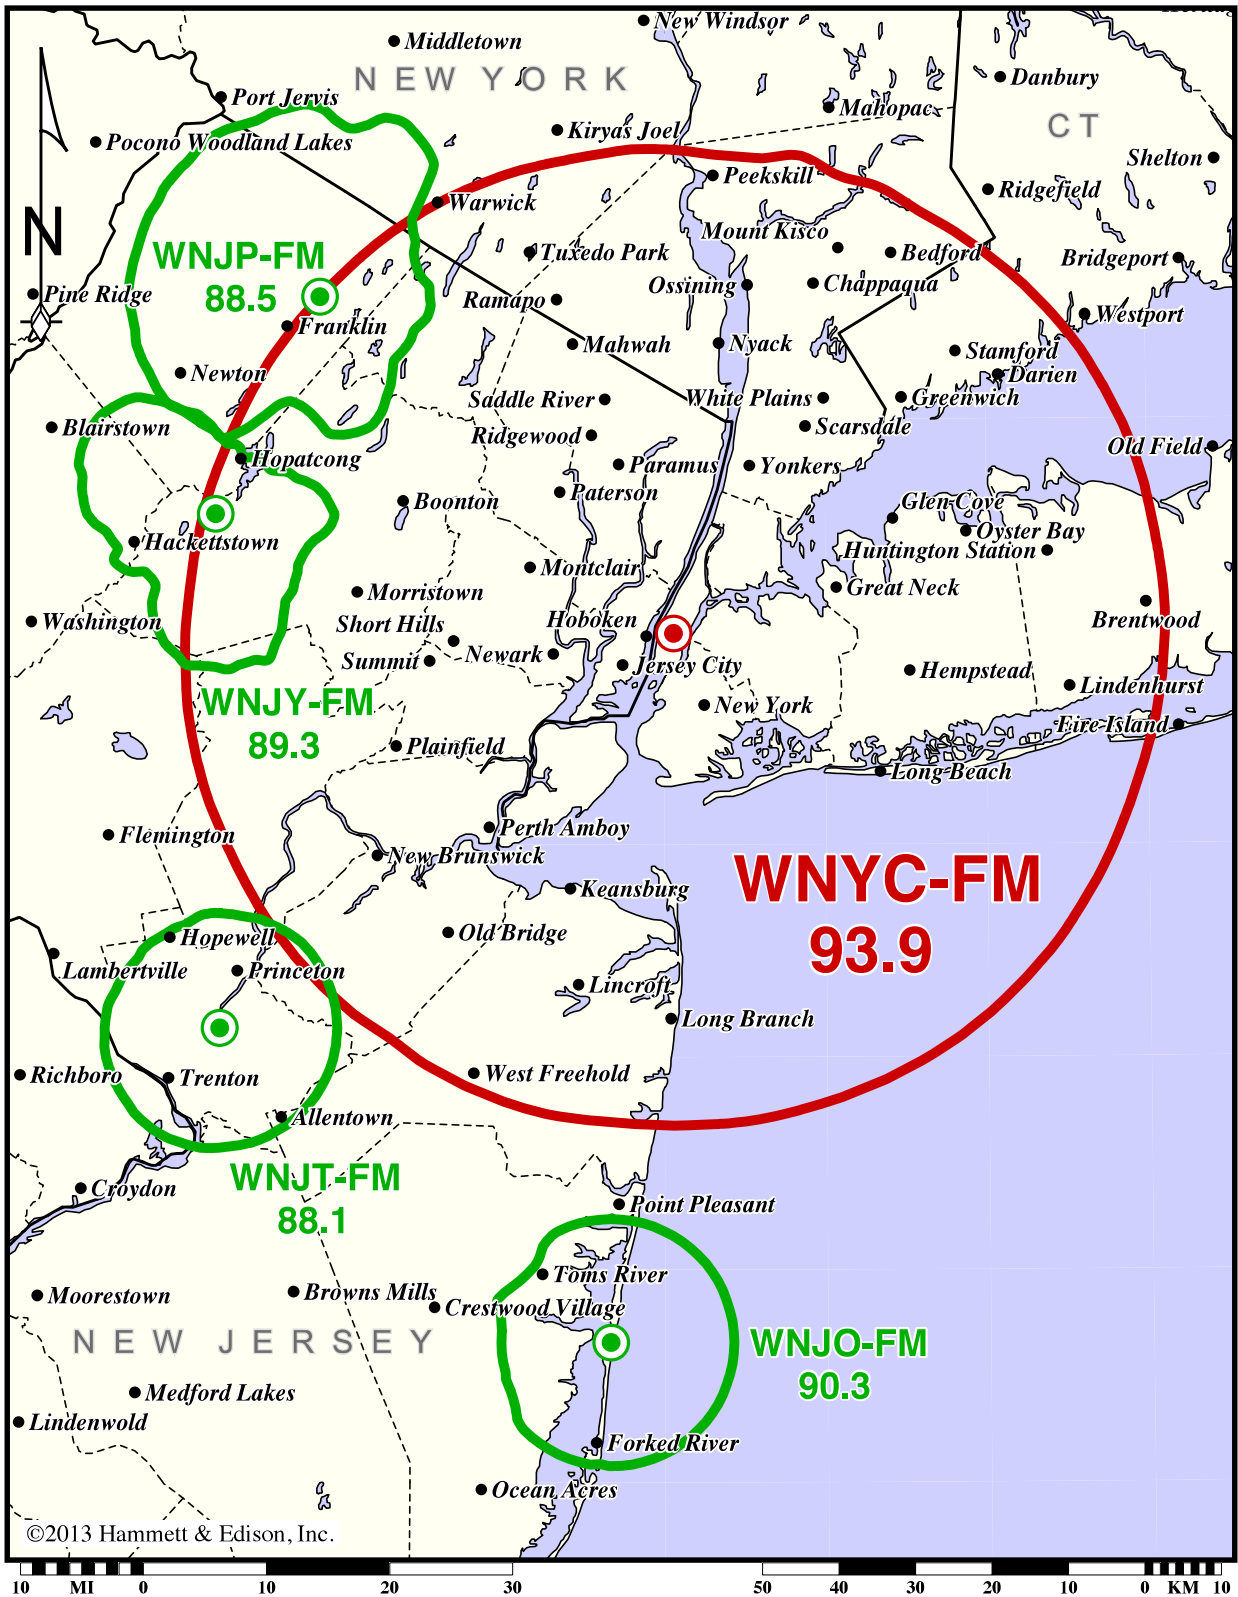

WNYC-FM and NJPR FCC Service Contours

©2013 Hammett & Edison, Inc.