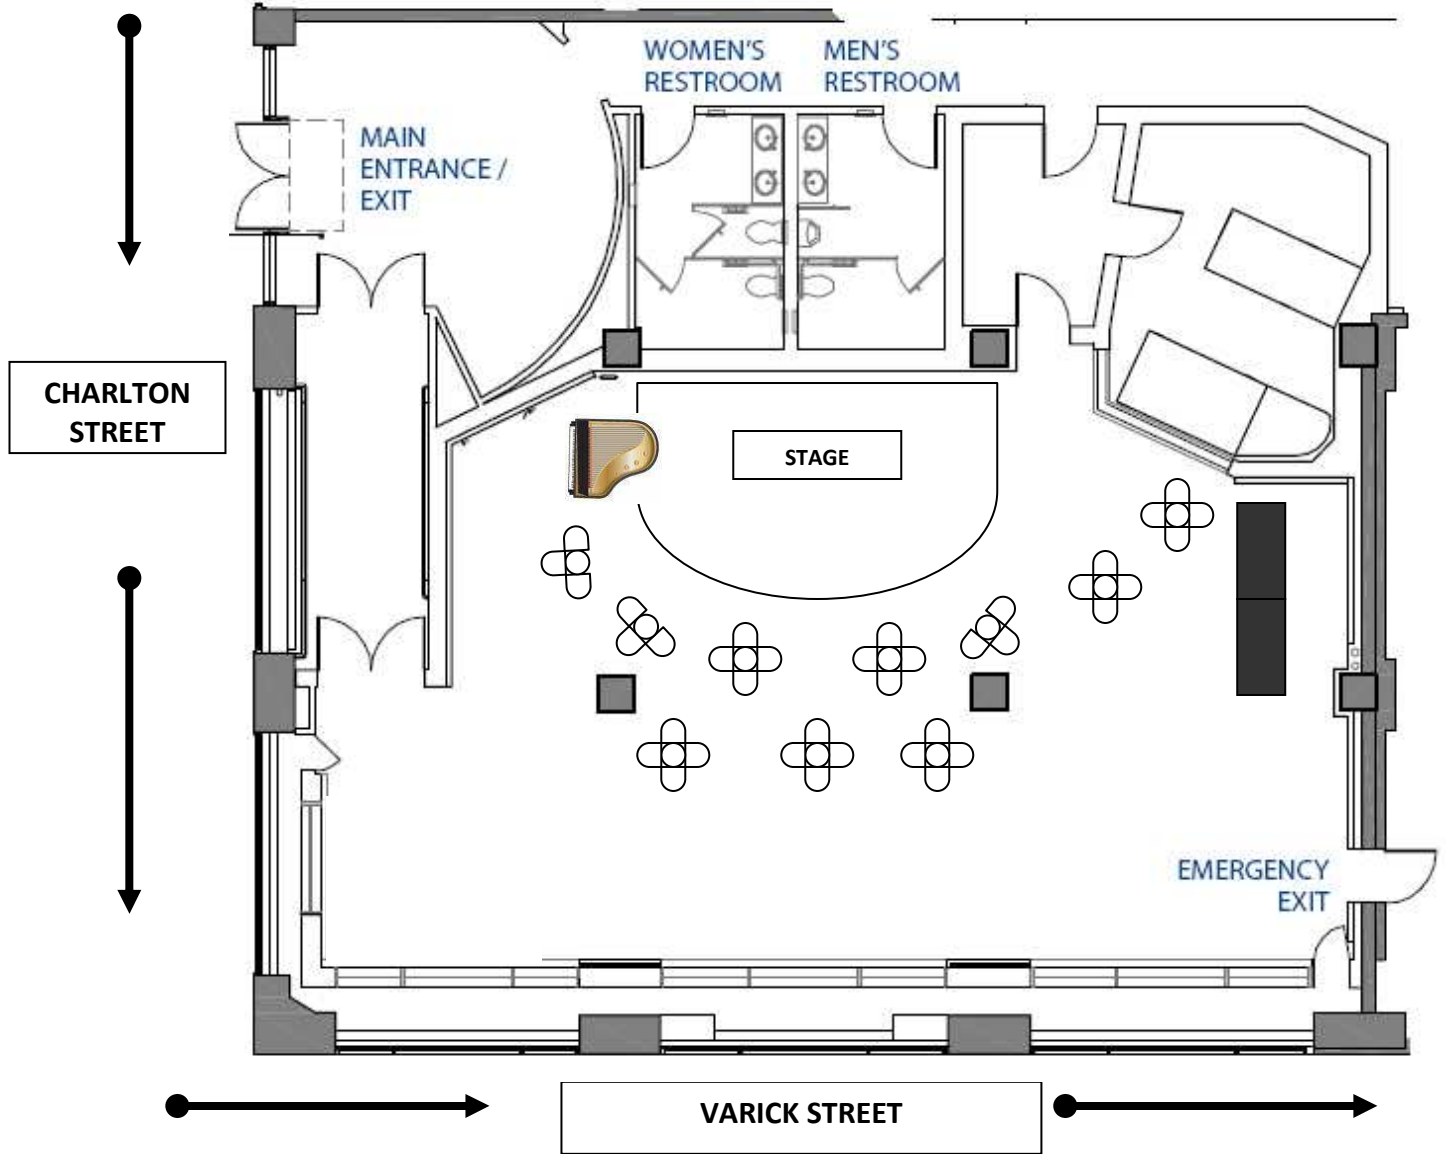

THE JEROME L. GREENE PERFORMANCE SPACE

located at 44 Charlton Street – corner of Varick Street

Nikki Johnson | Production Manager
THE JEROME L. GREENE PERFORMANCE SPACE
New York Public Radio
160 Varick Street, New York NY 10013
T: 646.829.4216 | F: 212.633.7611 | E: njohnson@nypublicradio.org
C: 917-541-4641

WNYC: WNYC.ORG | 93.9 FM | AM 820
WQXR: 105.9 FM | WQXR.ORG
THE GREENE SPACE: THEGREENESPACE.ORG

- Live Space – 1683 Sq ft
- Live Space and Lobby – 1823 Sq ft
- Performance Stage – 16'W x 12'D x 14"H
- Green Room - approx. 12'x12'
- Ceiling Height – 13' x 16"