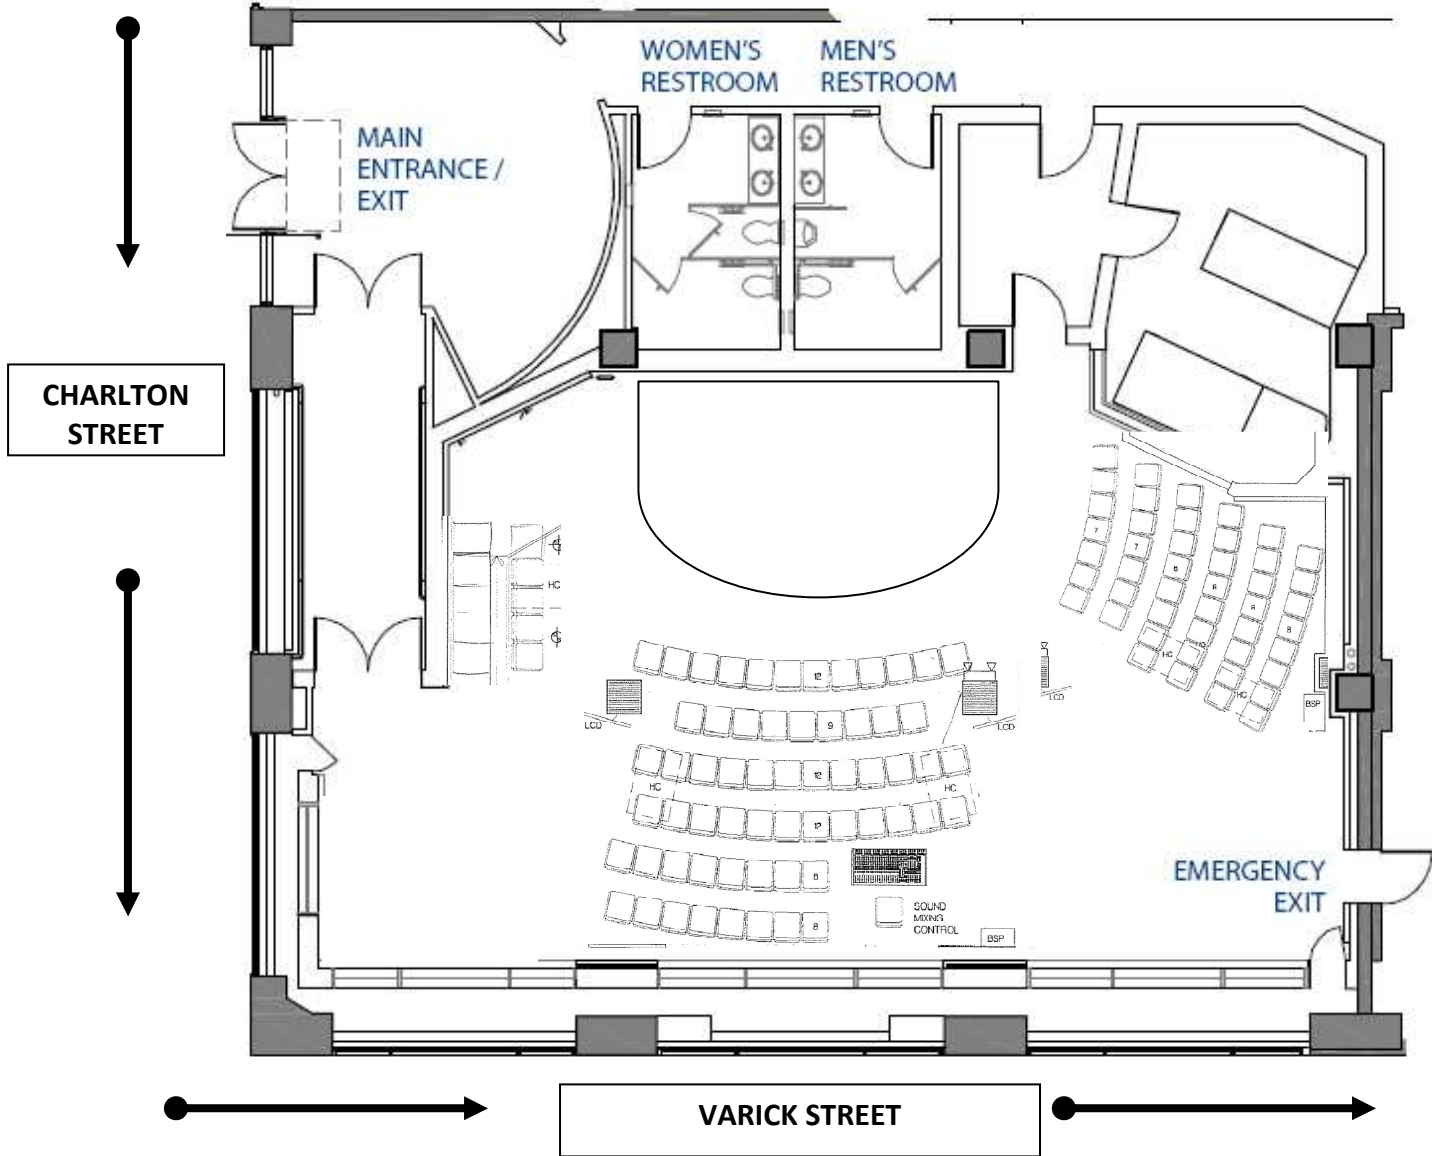

## THE JEROME L. GREENE PERFORMANCE SPACE

located at 44 Charlton Street – corner of Varick Street

**Nikki Johnson | Production Manager**  
**THE JEROME L. GREENE PERFORMANCE SPACE**  
**New York Public Radio**  
 160 Varick Street, New York NY 10013  
 T: 646.829.4216 | F: 212.633.7611 | E: [njohnson@nypublicradio.org](mailto:njohnson@nypublicradio.org)  
 C: 917-541-4641

**WNYC:** WNYC.ORG | 93.9 FM | AM 820  
**WQXR:** 105.9 FM | WQXR.ORG

**THE GREENE SPACE:** [THEGREENESPACE.ORG](http://THEGREENESPACE.ORG)

- Live Space – 1683 Sq ft
- Live Space and Lobby – 1823 Sq ft
- Performance Stage – 16'W x 12'D x 14"H
- Green Room - approx. 12'x12'
- Ceiling Height – 13' x 16"