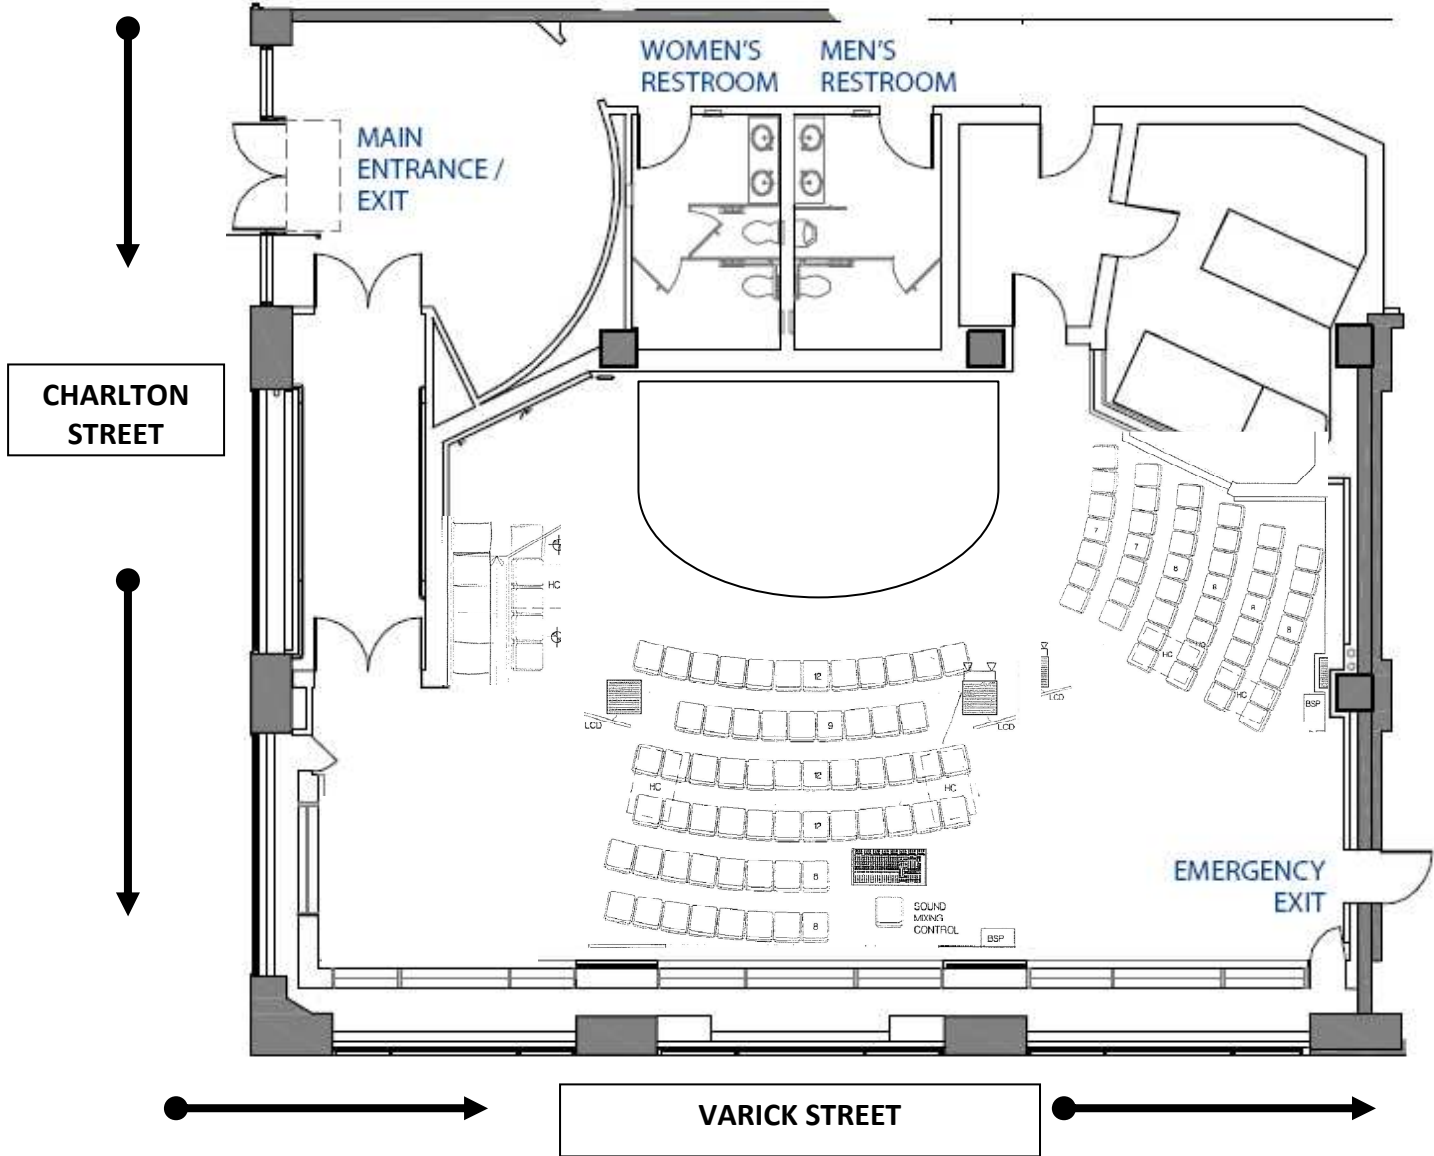

## THE JEROME L. GREENE PERFORMANCE SPACE

located at 44 Charlton Street – corner of Varick Street

**Nikki Johnson | Production Manager**

**THE JEROME L. GREENE PERFORMANCE SPACE**

**New York Public Radio**

**THE GREENE SPACE:** THEGREENESPACE.ORG

- Live Space – 1683 Sq ft
- Live Space and Lobby – 1823 Sq ft
- Performance Stage – 16'W x 12'D x 14"H
- Green Room - approx. 12'x12'
- Ceiling Height – 13' x 16"