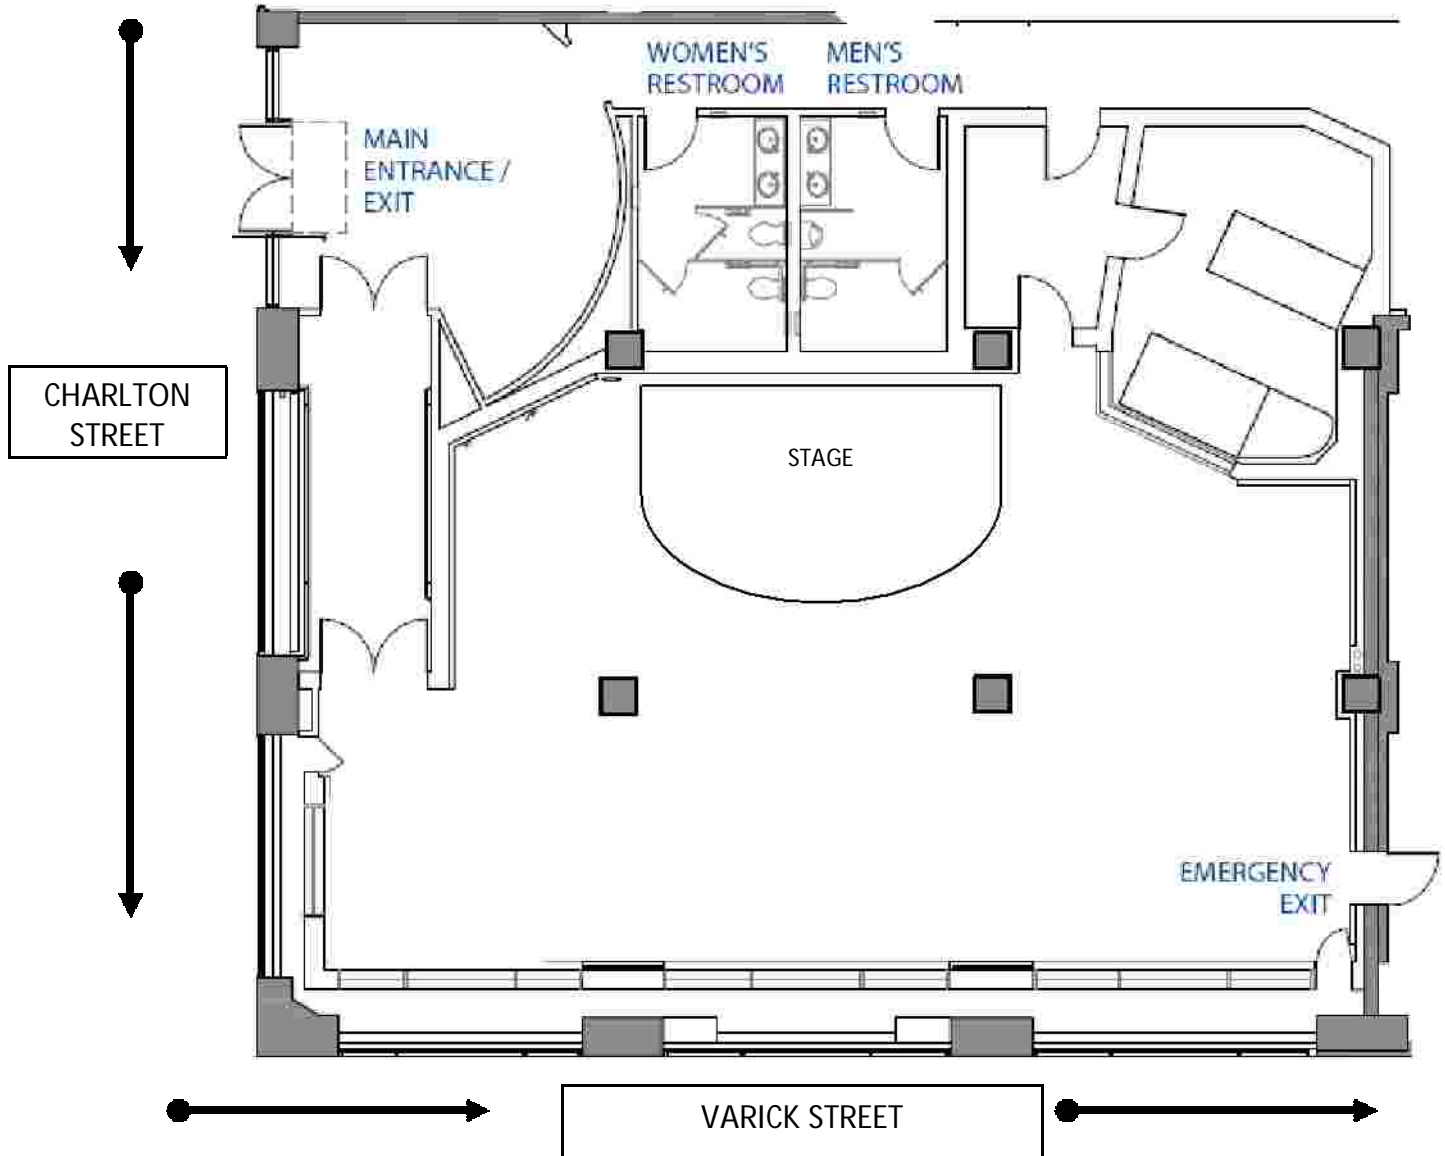

THE JEROME L. GREENE PERFORMANCE SPACE

located at 44 Charlton Street – corner of Varick Street

Nikki Johnson |Production Manager
THE JEROME L. GREENE PERFORMANCE SPACE
New York Public Radio
160 Varick Street, New York NY 10013
T: 646.829.4216|F: 212.633.7611|E: njohnson@nypublicradio.org
C: 917-541-4641

WNYC: WNYC.ORG|93.9 FM|AM 820
WQXR: 105.9 FM|WQXR.ORG
THE GREENE SPACE: THEGREENESPACE.ORG

- § Live Space – 1683 Sq ft
- § Live Space and Lobby – 1823 Sq ft
- § Performance Stage – 16'W x 12'D x 14"H
- § Green Room - approx. 12'x12'
- § Ceiling Height – 13' x 16"